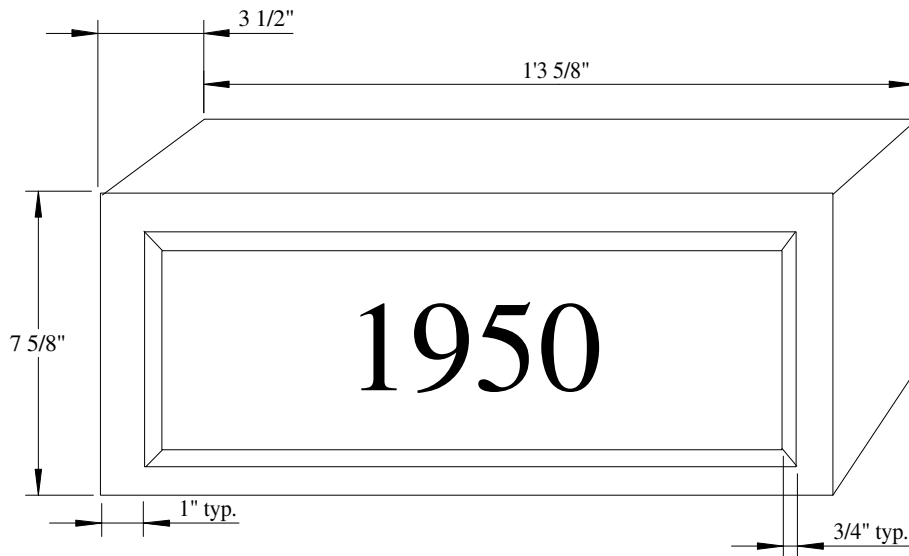

ADDRESS BLOCK

1950 Ravine Road
Kalamazoo, MI 49009
Telephone 269-344-7690
Fax 269-344-7693