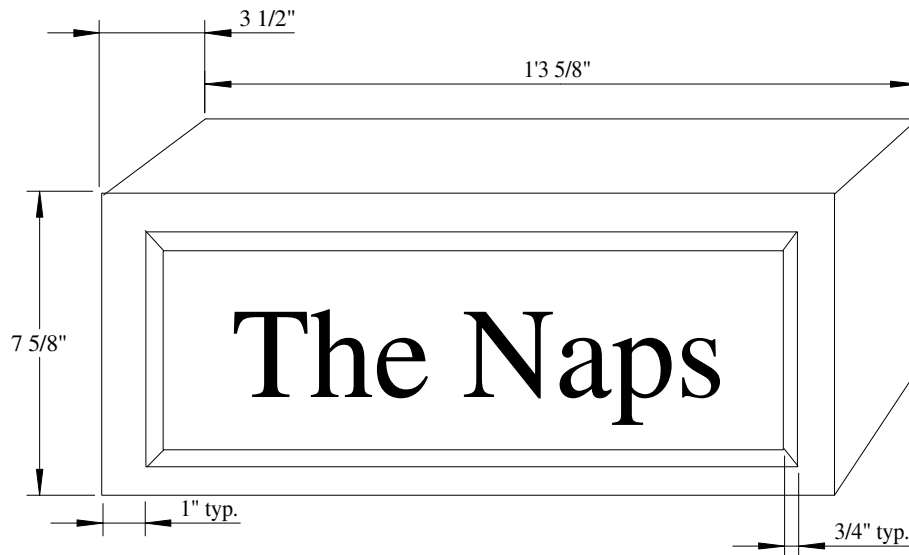

ADDRESS BLOCK

1950 Ravine Road
Kalamazoo, MI 49009
Telephone 269-344-7690
Fax 269-344-7693