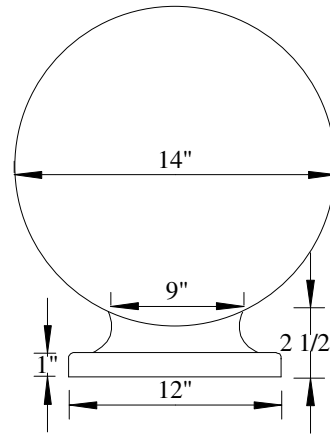

BALL CAP/SPHERES

BA8

BA14

Product Number	A – Diameter
BA-8	8"
BA-14	14"
BA-16	16"
BA-24	24"

1950 Ravine Road
Kalamazoo, MI 49004
Telephone 269-344-7690
Fax 269-344-7693