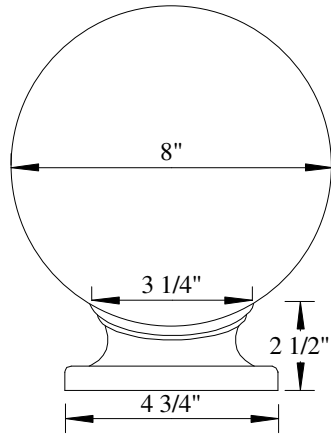

BALL CAP/SPHERES

BA8

BA14

Product Number	A – Diameter
BA-8	8"
BA-14	14"
BA-16	16"
BA-24	24"

1950 Ravine Road
Kalamazoo, MI 49004
Telephone 269-344-7690
Fax 269-344-7693