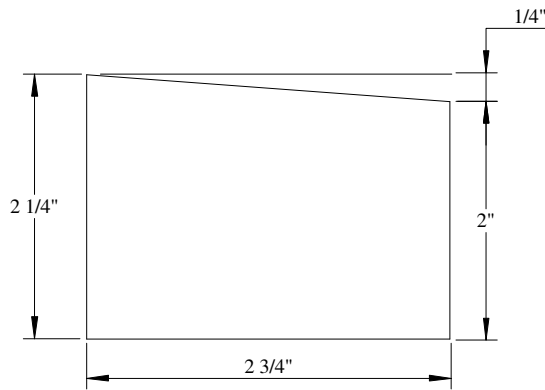

SILLS

3' 11 5/8"
(Stock Length)

Plan

**Section
S-2**
(2' Length)

**Section
S-3**

1950 Ravine Road
Kalamazoo, MI 49004
Telephone 269-344-7690
Fax 269-344-7693