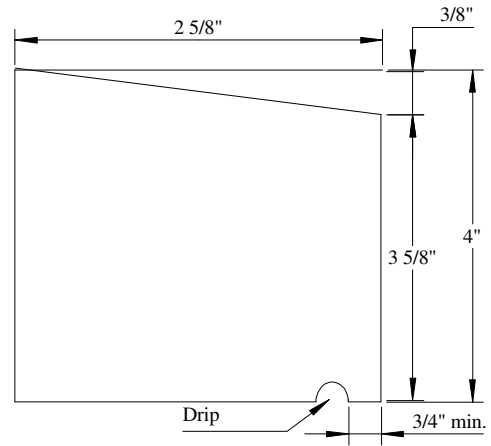

SILLS

3' 11 5/8"
(Stock Length)

Plan

**Section
S-2**
(2' Length)

**Section
S-3**

1950 Ravine Road
Kalamazoo, MI 49004
Telephone 269-344-7690
Fax 269-344-7693